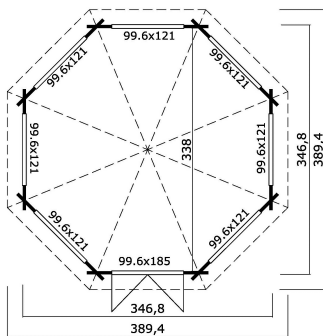

-  44 mm
-  2
-  9
-  **GUARANTEE**
- 5 YEARS**

PACKAGING: 3 PALLET(S)

-  208 x 118 x 58 cm
435 kg
-  346 x 118 x 81 cm
351 kg
-  136 x 116 x 78 cm
188 kg

EAN 4742913010979

DIMENSIONS

Floor area	9.46 m ²
Roof dimensions	3.89 x 3.89 m
Cubic volume	≈ 24.04 m ³
Wall height	≈ 2.17 m
Ridge height	≈ 3.45 m
Front overhang	≈ 21 cm

WINDOWS & DOORS

1 x Double door (SGC+A*)	99.6 x 185.0 cm
4 x Double window fixed (SGC+A*)	99.6 x 121.0 cm
3 x Double window open outward (SGC+A*)	99.6 x 121.0 cm

*SGC+A: Single Glazed Classic with Arches

ROOF & FLOOR

Roof boards	18x90 mm
Floor boards	18x90 mm
Roof surface	15.15 m ²
Roof angle	≈ 34 °
Treated Bearers	70x45 mm

* Optional roof covering available