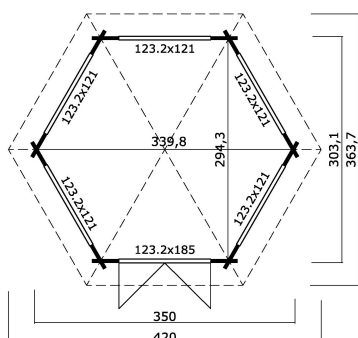

-  44 mm
-  2
-  8
- 5 YEARS** GUARANTEE

PACKAGING: 2 PALLET(S)

-  310 x 118 x 85 cm
630 kg
-  140 x 48 x 141 cm
163 kg

EAN 4742913010955

DIMENSIONS

Floor area	7.50 m ²
Roof dimensions	4.20 x 3.64 m
Cubic volume	≈ 18.21 m ³
Wall height	≈ 2.11 m
Ridge height	≈ 3.07 m
Front overhang	≈ 30 cm

WINDOWS & DOORS

1 x Double door (SGC+A*)	123.2 x 185.0 cm
2 x Double window open outward (SGC+A*)	123.2 x 121.0 cm
3 x Double window fixed (SGC+A*)	123.2 x 121.0 cm

*SGC+A: Single Glazed Classic with Arches

ROOF & FLOOR

Roof boards	18x90 mm
Floor boards	18x90 mm
Roof surface	13.61 m ²
Roof angle	≈ 30 °
Treated Bearers	70x45 mm

* Optional roof covering available