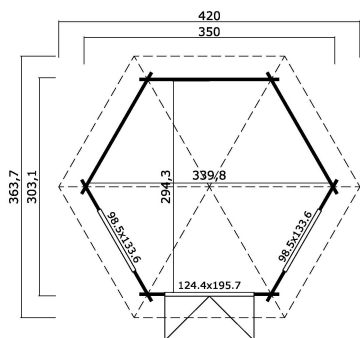

44
mm

2

8

PACKAGING: 1 PALLET(S)

330 x 118 x 96 cm
826 kg

EAN 4742913014571

DIMENSIONS

Floor area	7.50 m ²
Roof dimensions	4.20 x 3.64 m
Cubic volume	≈ 20.0 m ³
Wall height	≈ 2.28 m
Ridge height	≈ 3.18 m
Front overhang	≈ 30 cm

WINDOWS & DOORS

1 x Double door (DGP+A+*)	124.4 x 195.7 cm
1 x Double window open inward (DGP+A+*)	98.5 x 133.6 cm
1 x Double window open inward (DGP+A+*)	98.5 x 133.6 cm

*DGP+A+: Double Glazed Premium Plus with Arches

ROOF & FLOOR

Roof boards	18x90 mm
Floor boards	18x90 mm
Roof surface	13.23 m ²
Roof angle	≈ 30 °
Treated Bearers	70x45 mm

* Optional roof covering available