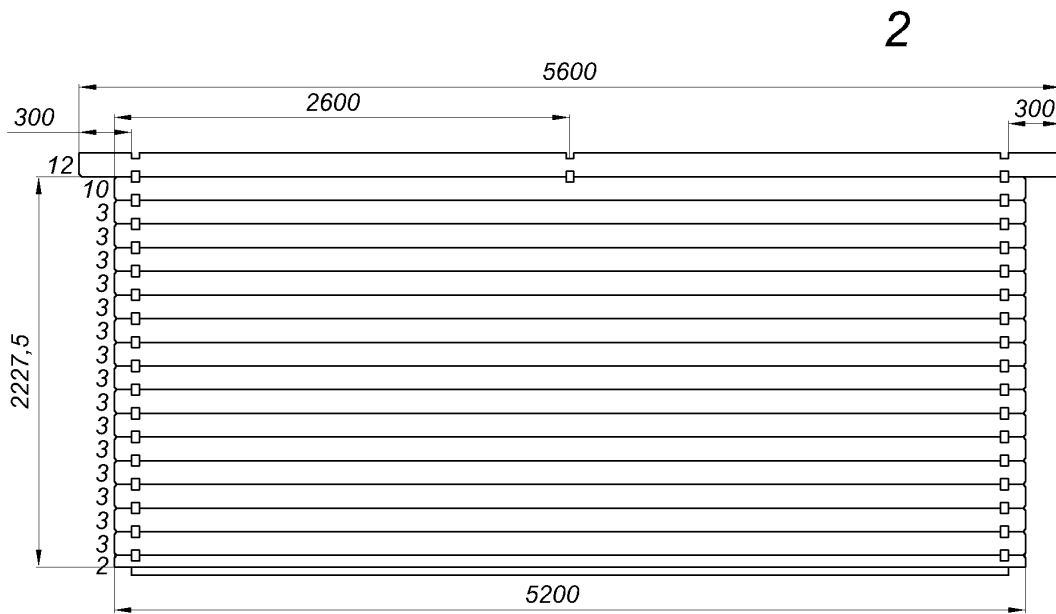

Garage in legno 02 4,2x5,2-44

Garage in legno 02 4,2x5,2-44

Garage in legno 02 4,2x5,2-44