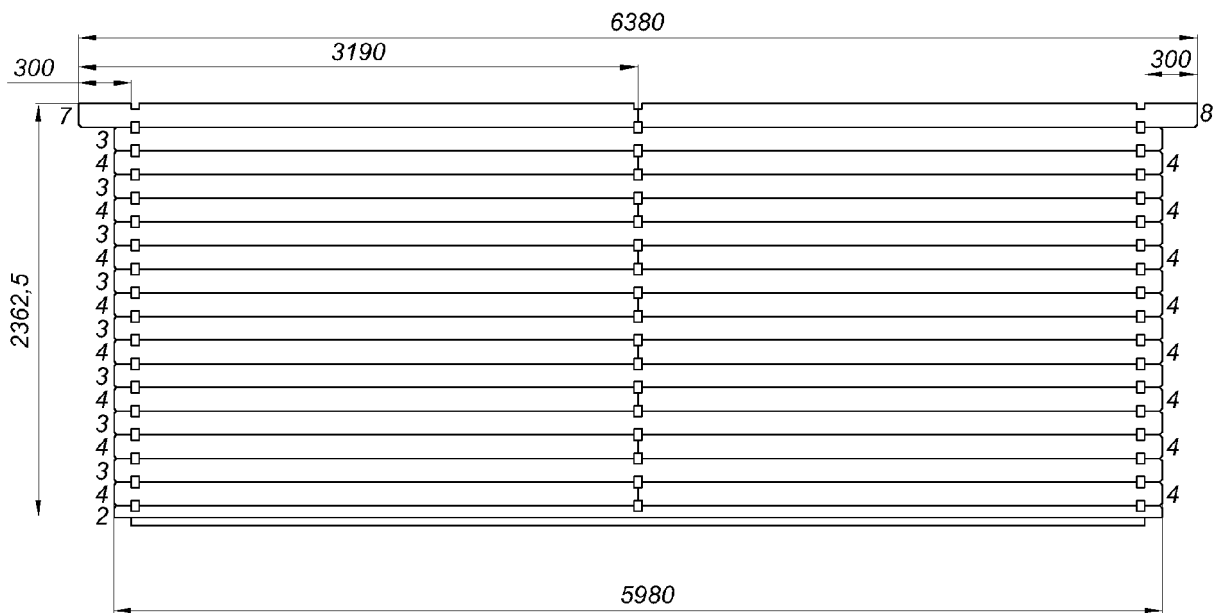

Garage in legno 04 3,7x5,98g-44

Garage in legno 04 3,7x5,98g-44

Garage in legno 04 3,7x5,98g-44

2

Garage in legno 04 3,7x5,98g-44