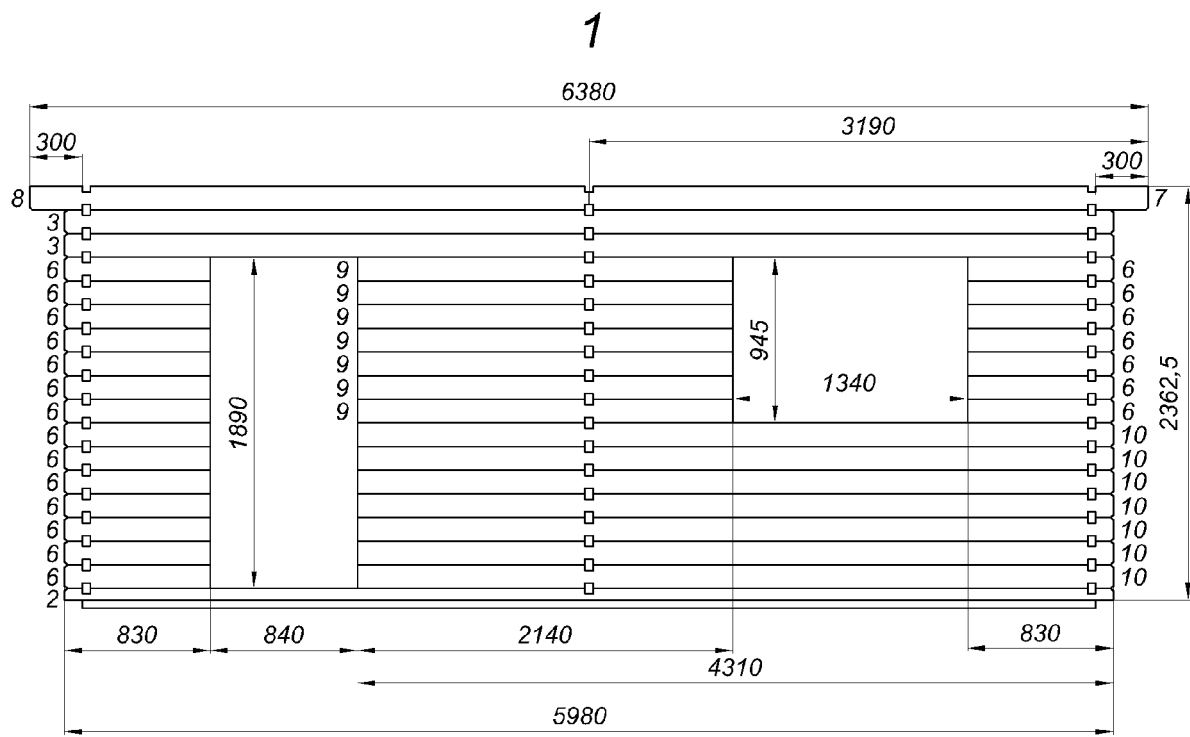

Garage in legno 04 3,7x5,98g-44

Garage in legno 04 3,7x5,98g-44

Garage in legno 04 3,7x5,98g-44

2

Garage in legno 04 3,7x5,98g-44