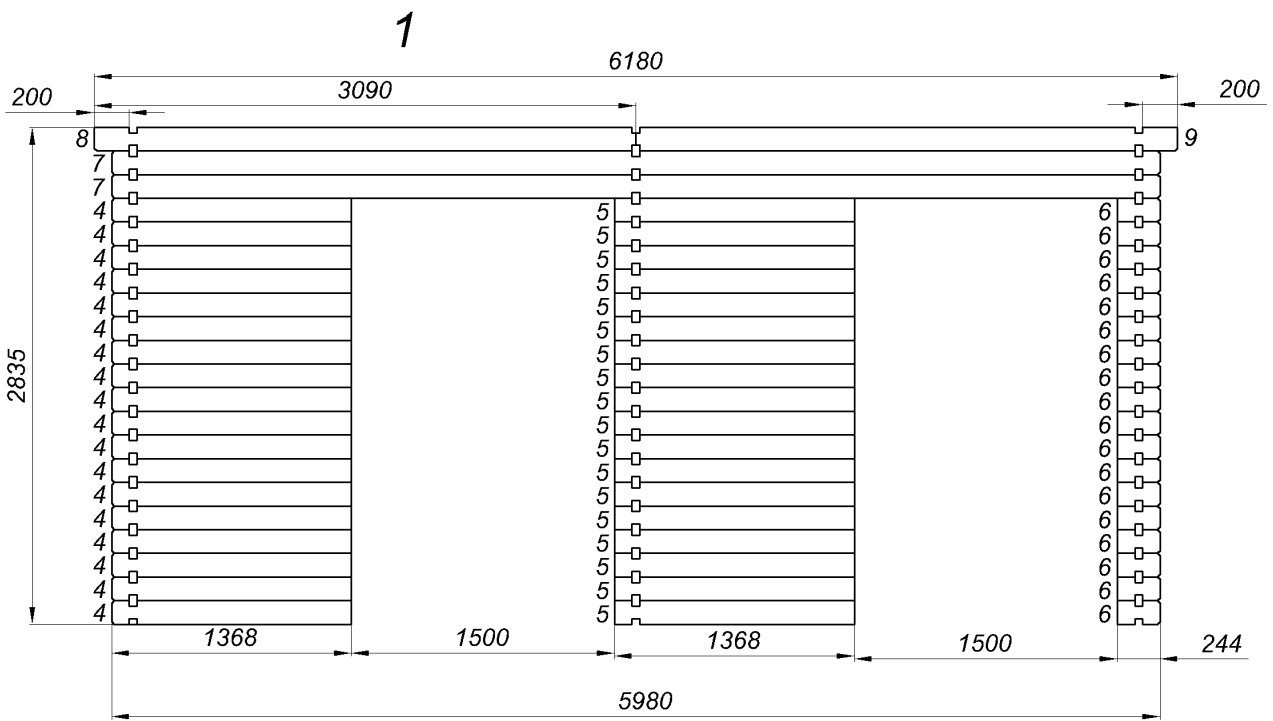

C

BOX CAVALLI 02 3,5x5,98-44

BOX CAVALLI 02 3,5x5,98-44

BOX CAVALLI 02 3,5x5,98-44