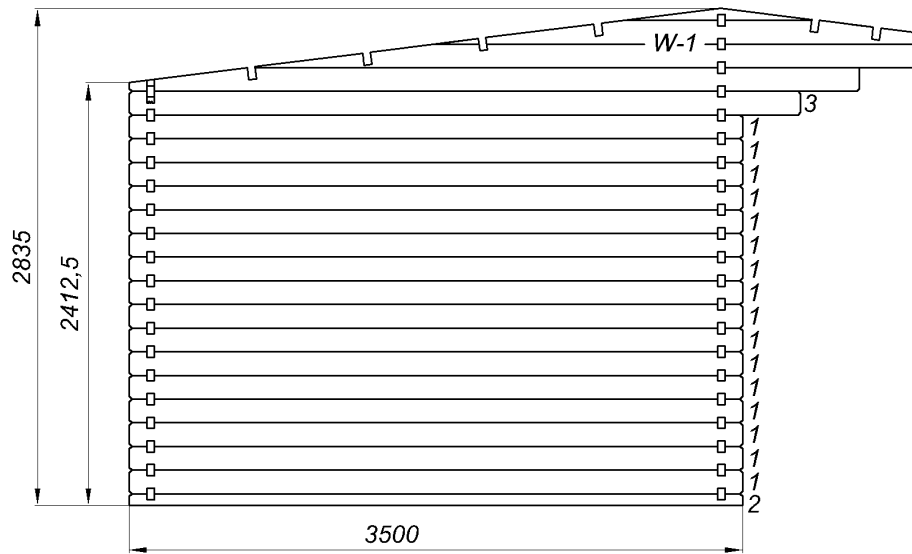

C

BOX CAVALLI 02 3,5x5,98-44

BOX CAVALLI 02 3,5x5,98-44

BOX CAVALLI 02 3,5x5,98-44