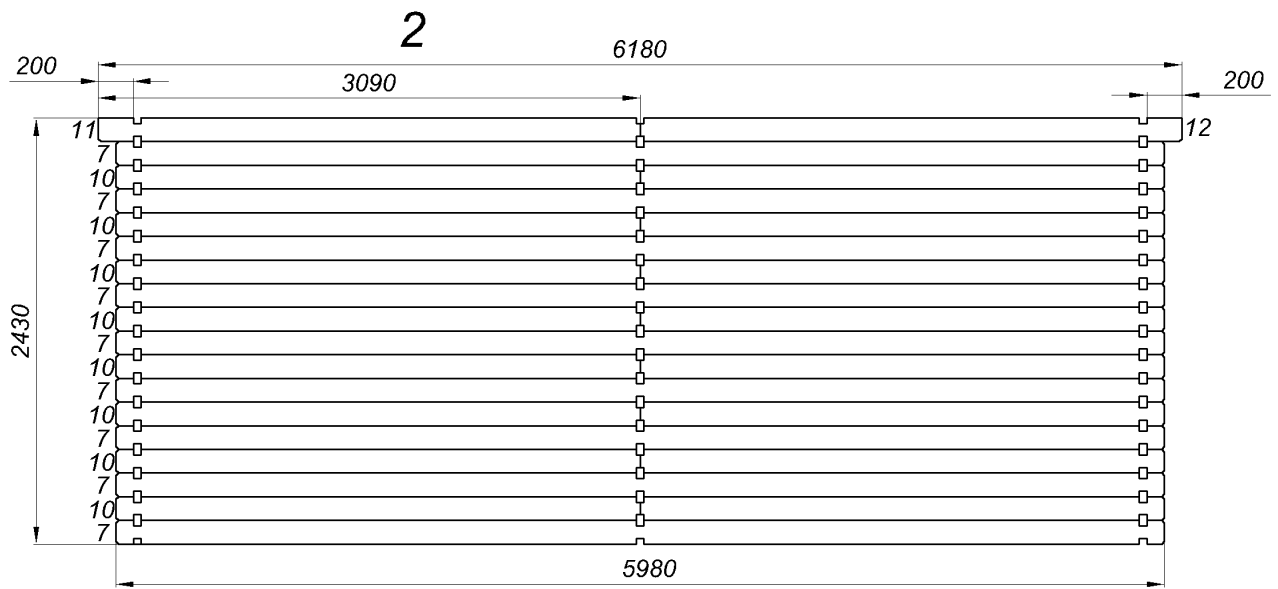

C

BOX CAVALLI 02 3,5x5,98-44

BOX CAVALLI 02 3,5x5,98-44

BOX CAVALLI 02 3,5x5,98-44